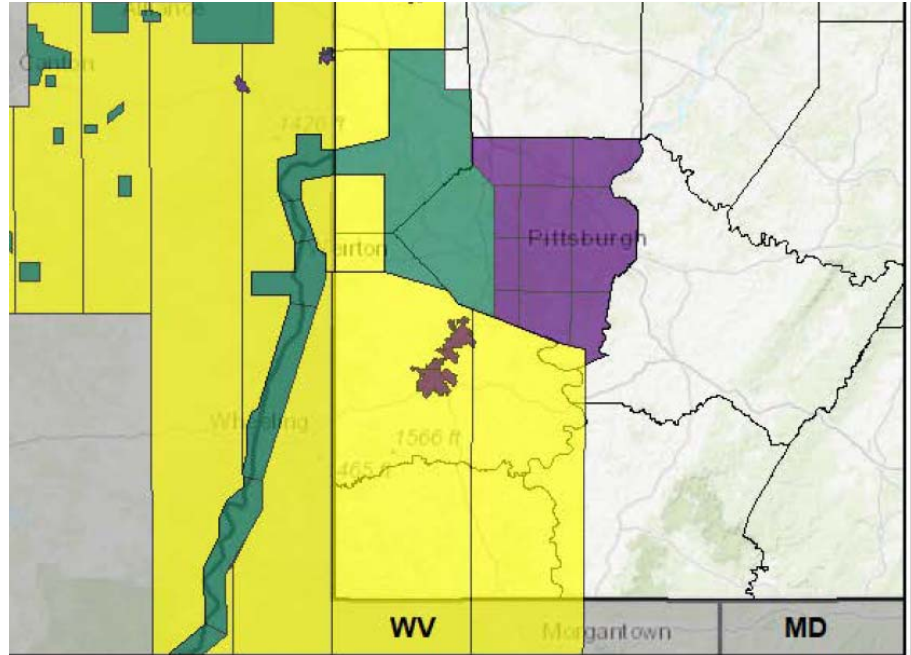

Baiting Method By Municipality for 2019- if muni/boro is not listed, it is solely being hand baited as in years past):

**Baited by Helicopter as well as Hand baited:**

- Borough of Carnegie
- Borough of Emsworth
- Borough of Franklin Park
- Borough of Heidelberg
- Kennedy Township
- Kilbuck Township
- Neville Township
- Ohio Township
- Borough of Rosslyn Farms
- Scott Township
- Stowe Township
- City of Pittsburgh (only a small part of the Western most portion)
- Borough of Thornburg
- Upper St. Clair Township

**Baited by Helicopter only:**

- Aleppo Township
- Borough of Bell Acres
- Borough of Bridgeville
- Collier Township
- Borough of Coraopolis
- Crescent Township
- Borough of Edgeworth
- Findlay Township
- Borough of Glen Osborne
- Borough of Glenfield
- Borough of Haysville
- Leet Township
- Borough of Leetsdale
- Borough of McDonald
- Moon Township

**2019 ORV Zones by Method**

- North Fayette Township
- Borough of Oakdale
- Pennsbury Village
- Robinson Township
- Borough of Sewickley
- Borough of Sewickley Hts.
- Borough of Sewickley Hills
- South Fayette Township